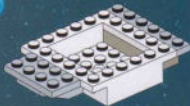

The LEGO logo is displayed in its characteristic white, bold, sans-serif font with a thick black outline, set against a solid red square background.

7166

The Star Wars logo is rendered in a large, yellow, three-dimensional, blocky font. Above the text is a circular emblem containing several iconic Star Wars characters, including Luke Skywalker, Han Solo, Chewbacca, and Darth Vader, set against a backdrop of a planet's horizon.A large, detailed LEGO model of an Imperial Shuttle is shown in flight, angled towards the viewer. The shuttle is primarily white and grey, with a prominent dark grey square on its side panel. It has a long, narrow tail section and a complex engine structure. The background is a dark, starry space with a blue-tinted industrial interior visible on the left. In the bottom right corner, three LEGO minifigures are shown: a black-clad Imperial Guard and two red-armored Stormtroopers, each holding a black blaster rifle. The overall scene is lit with dramatic blue and white tones.

2

3

4

22

1

2

3

4