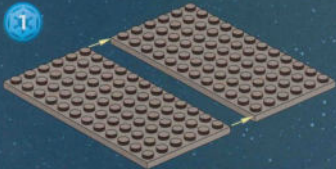

IMPERIAL ROYAL GUARDS

1