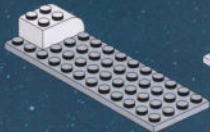

The LEGO logo is displayed in its characteristic white, bold, sans-serif font with a thick black outline, set against a solid red square background.

7166

The Star Wars logo is rendered in a large, yellow, three-dimensional, blocky font. Above the text is a circular emblem containing several iconic Star Wars characters, including Luke Skywalker, Han Solo, Chewbacca, and Darth Vader, set against a backdrop of a planet's horizon.A large, detailed LEGO model of an Imperial Shuttle is shown in flight, angled towards the viewer. The shuttle is primarily white and grey, with a prominent dark grey square on its side panel. It has a long, narrow tail section and a complex engine structure. The background is a dark, starry space with a blue-tinted industrial interior visible on the left. In the bottom right corner, three LEGO minifigures are shown: a black-clad Imperial Guard and two red-armored Stormtroopers, each holding a black blaster rifle. The overall scene is lit with dramatic blue and white tones.

6

5

7

8

9

10

23

1